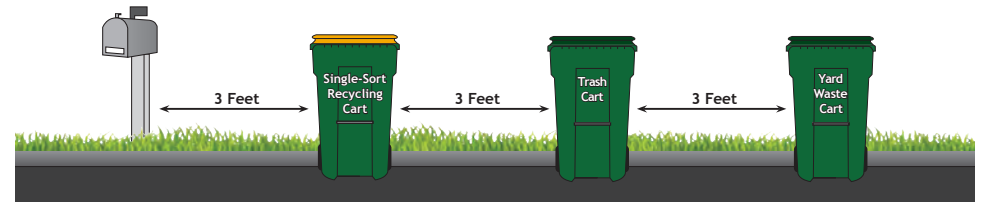

20520 Keokuk Ave
Lakeville, MN 55044

Your week is the Gold Week

RECYCLE OFTEN.
RECYCLE RIGHT.^{SM}

2018 Gold Week Calendar Inside

Ever wonder, “Why and how to recycle?” Sure, it’s good for the environment, but there’s more to it than that. When you use Recycle Often. Recycle Right.^{SM}, great things happen.

The Main Rules of Recycling:

1. Recycle all bottles, cans and paper
2. Keep items clean and dry
3. NO plastic bags.
4. Place 3 feet away from all other objects.

We need your help to sustain recycling. Certain offenders can slow down the recycling process or even ruin the load.

If we all do our part, the results can really add up. Last year alone, Waste Management recycled enough material to fill nearly 169,000 737s.

To learn more visit RecycleOftenRecycleRight.com.

SSCAL18GLD